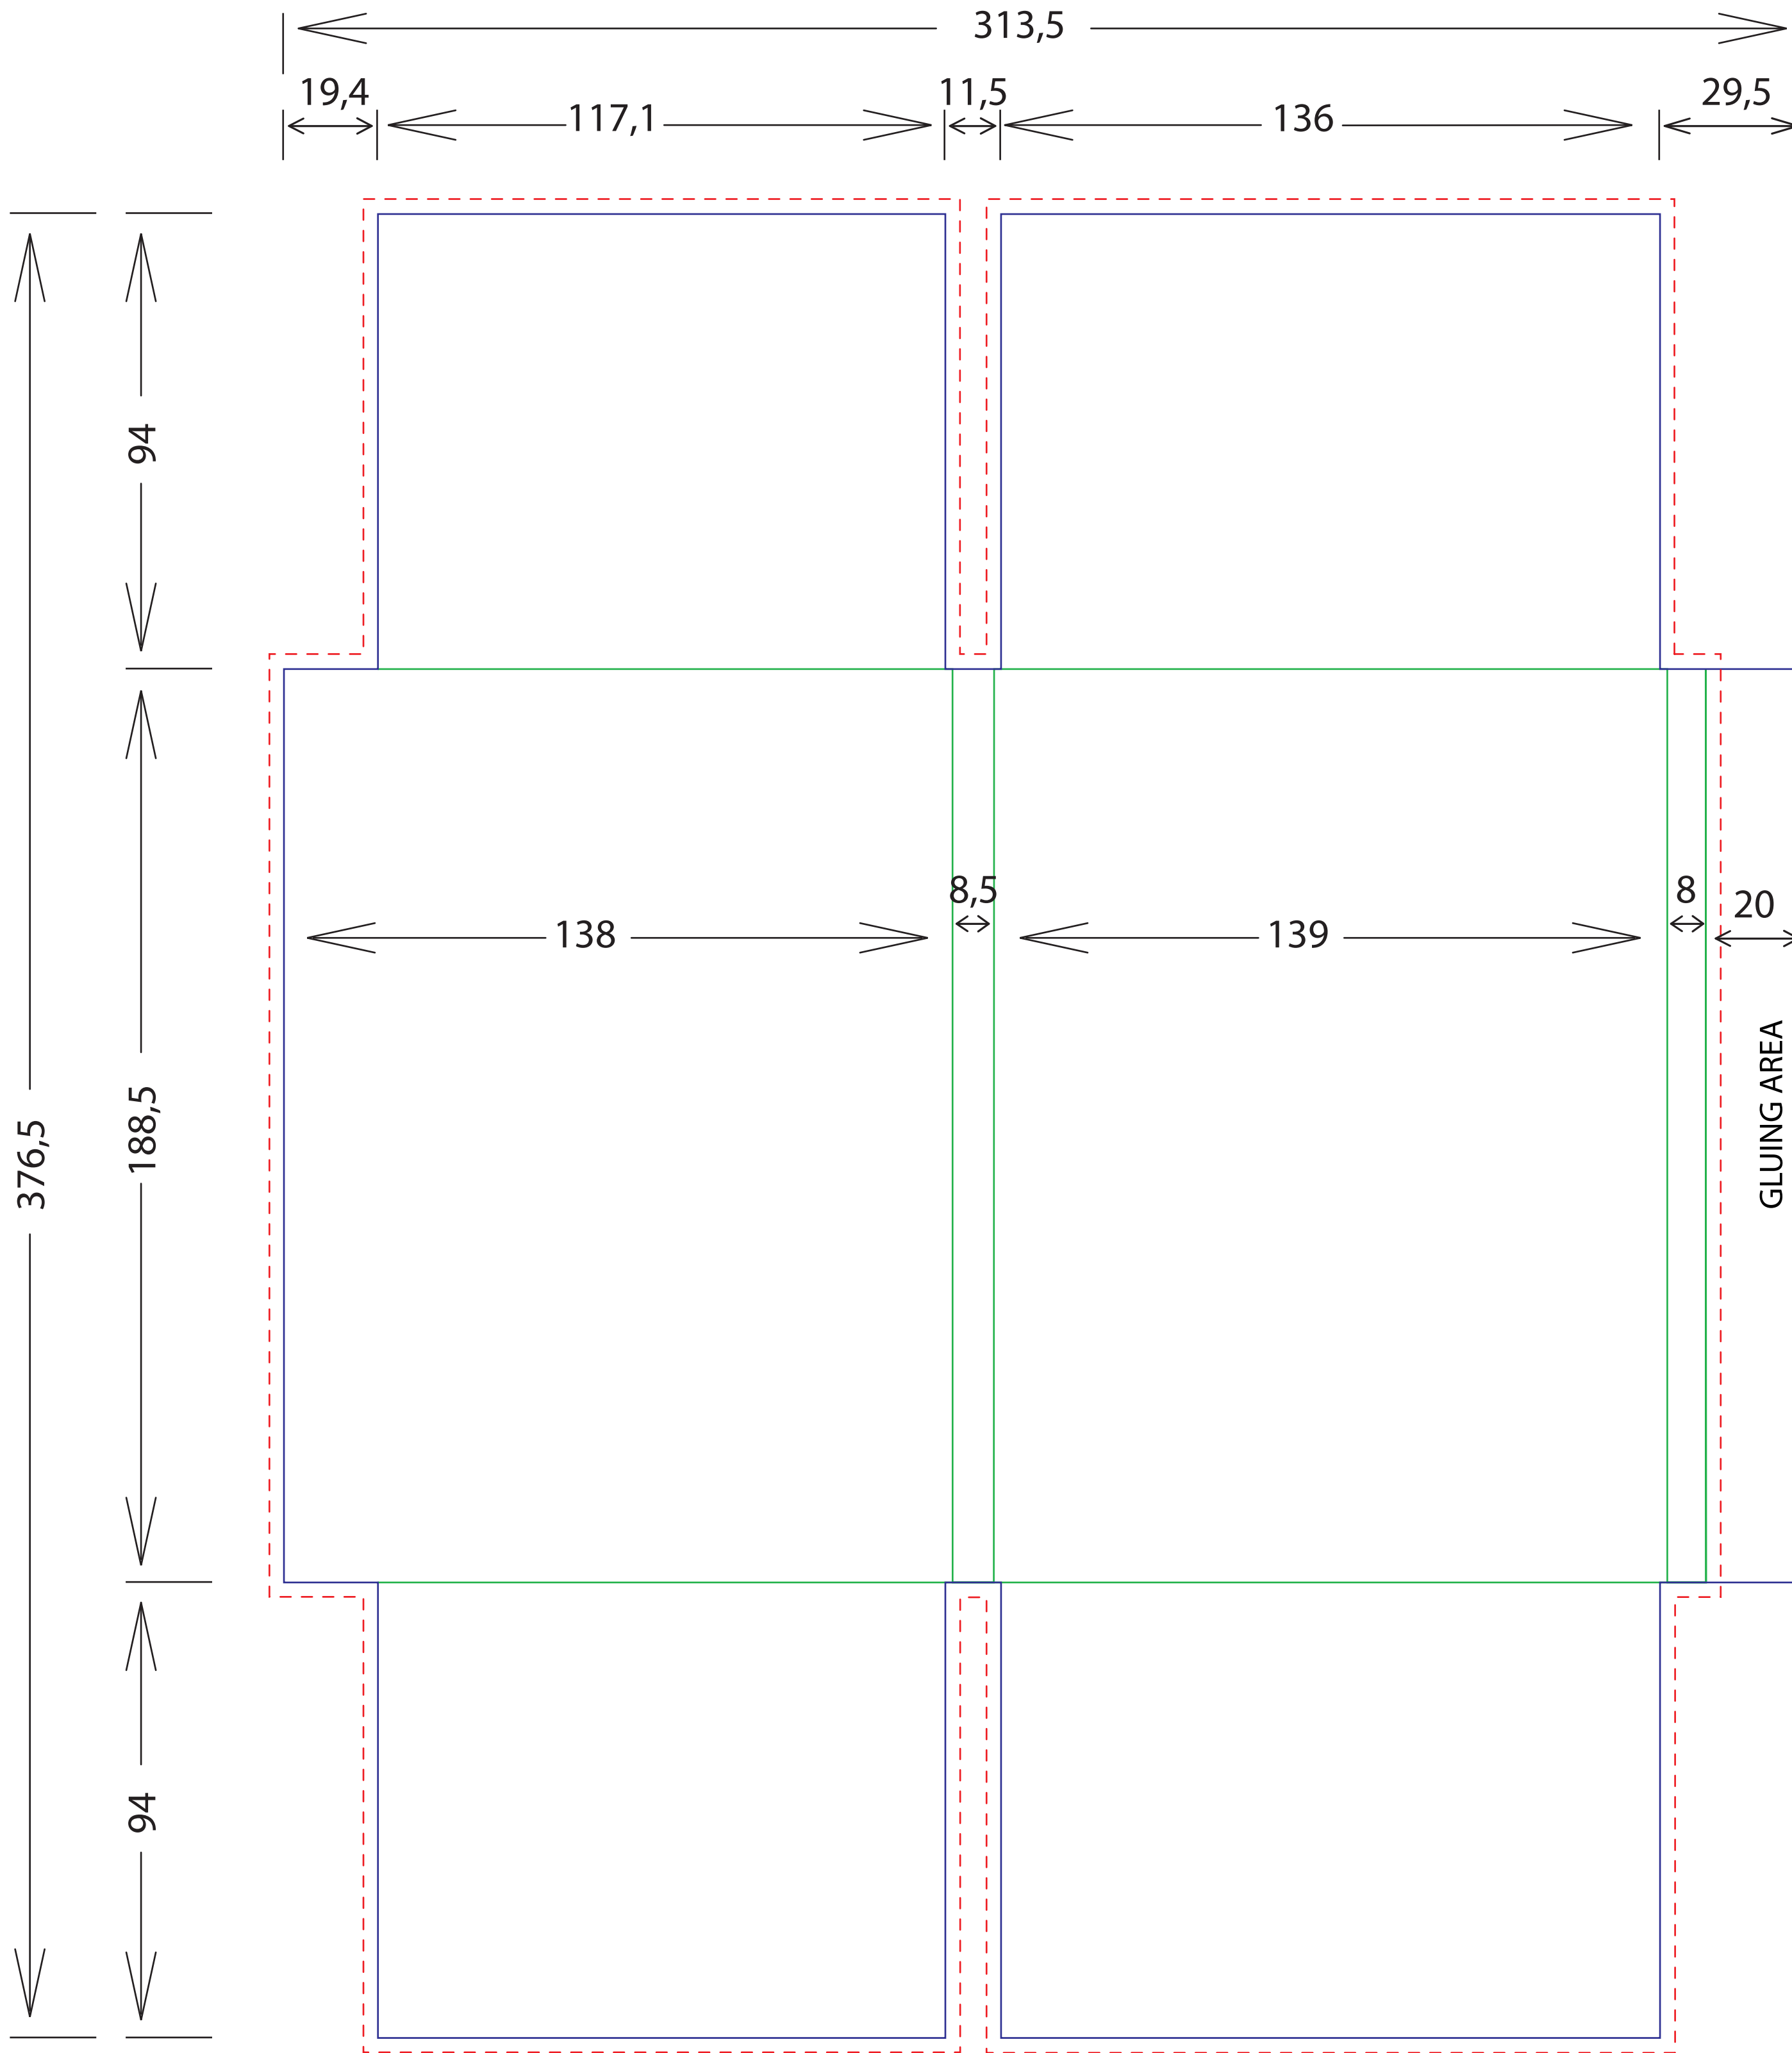

**Sony DADC**

Visit our homepage for further details on our packaging solutions:  
[www.sonydadc.com](http://www.sonydadc.com)

**SWDVD85 - Slipcase**

for DVDAXX2XX, DVD-Digipak, 4 pages, 1 DVD-Tray

Scale 1:1  
Bleed (min. 3 mm)  
Cutting line Folding line  
Logos and text have to be placed at least 3 mm away from cutting lines.

Use template only for creating artwork data  
Please don't use for constructing die-cutting tools.

BACK

FRONT